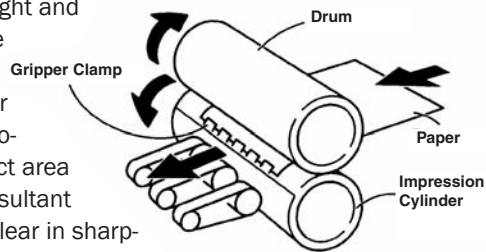

www.sdmc.com

 **STANDARD**

SD700 Digital Duplicator

The Standard SD700 adds a new dimension to digital duplicator printing with its true 600 x 600dpi printing combined with the latest innovations in ink and master technology. This exceptional 11" x 17" format printer sets the pace for short and medium run printing with press-like quality and an unparalleled ease of use at speeds of up to 135 sheets per minute.

Precision, Control, Quality

Precise single-sheet feeding is assured with the SD700's superior friction-feed mechanism and integrated, highly advanced double-sheet detection system. Each sheet is controlled by the paper gripper clamp as it feeds straight and true through the entire imaging process. An advanced full diameter impression cylinder provides increased contact area during printing. The resultant high-quality image is clear in sharpness and density of each print as printing pressure is automatically calibrated based on printing speed and surrounding temperature.

Advanced Features

- Integrated Print Controller for direct to press printing.
- Digitally controlled paper feed type settings for fast job set-up and change-over.
- Digital horizontal and vertical registration control, accurate to 0.01".
- Built-in Job Separator for easy sorting of printed materials.
- Real-time ink and master quantity detection.
- Touch-Screen Control panel for quick setting of job parameters and adjustments.
- Short "economy" master cut for 11" x 8.5" multiple page prints through PC or ADF.