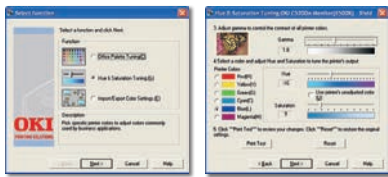

Color Correct Makes it easy to adjust colors commonly found in applications like Microsoft® Word, Excel® and PowerPoint®. It also lets you adjust the overall color of a print by controlling the lightness, darkness and contrast of images, and the intensity and lightness of the colors.